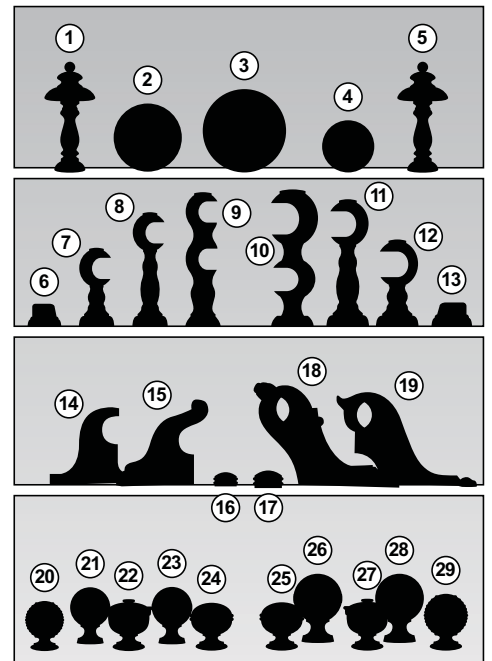

Saltash

Barnwood Grey

Endcap

Barnwood Grey

BarnWood®

An innovative and unique collection inspired by the organic aging process of wood. Offered in four colour ways, with a further four painted options to compliment and mix and match the wood finishes. Each piece is hand-crafted, finely finished by experienced craftsmen and produced using the finest timbers. All here in Britain. Incorporating both functional and decorative brackets, along with an option of a rope bound finial to add a touch of the rustic, to what is a truly inspired and unique range of products.

- | | |
|--------------------------------|---|
| 1 French Holdback | 15 Decorative Archtrave Bracket 35 & 45mm |
| 2 Classic Holdback | 16 End Cap 35mm |
| 3 Decorative Holdback | 17 End Cap 45mm |
| 4 Stepped Holdback | 18 Louis Decorative Bracket |
| 5 French Holdback | 19 Empire Decorative Bracket |
| 6 Recess Bracket 35mm | 20 Ives 35mm |
| 7 Cup Bracket 35mm | 21 Carbis 35mm |
| 8 Extended Cup Bracket 35mm | 22 Austell 35/45mm |
| 9 Double Cup Bracket 35/35mm | 23 Saltash 35mm |
| 10 Double Cup Bracket 45/35mm | 24 Lamorna 35mm/45mm |
| 11 Extended Cup Bracket 45mm | 25 Lamorna 35/45mm |
| 12 Cup Bracket 45mm | 26 Saltash 45mm |
| 13 Recess Bracket 45mm | 27 Austell 35/45mm |
| 14 Archtrave Bracket 35 & 45mm | 28 Carbis 45mm |
| | 29 Ives 45mm |