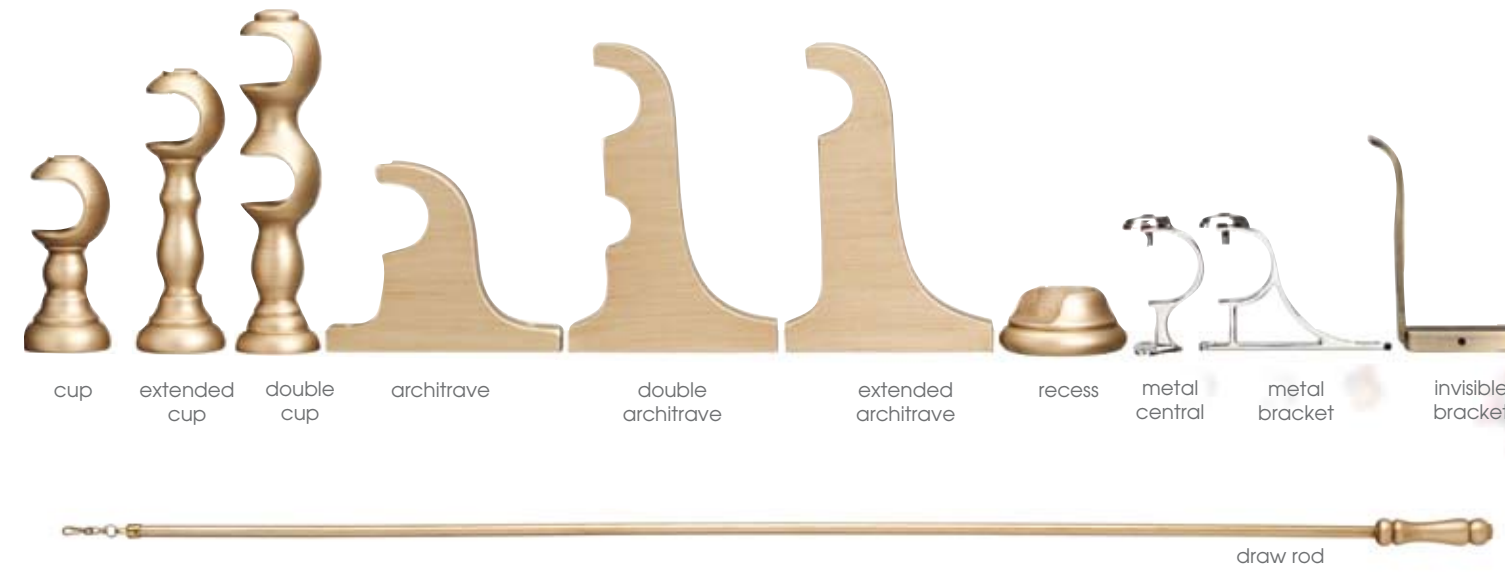

satin silver black

dark pearl

modern gold

light pearl

cup extended cup double cup architrave double architrave extended architrave recess metal central metal bracket invisible bracket

draw rod

tieback

black
dark pearl
light pearl
modern gold

The Tiara Collection

Byron & Byron brings you The Tiara Collection. A unique collection that has been developed using contemporary metallic finishes applied to wood, highlighted with crystals to bring you elegance with a touch of magic. Each piece is hand-crafted, finely finished by experienced craftsmen and produced using the finest timbers.

The collection incorporates a range of Tie-backs, designed to co-ordinate the simple, yet wonderfully contemporary range. Also available are traditional wooden hold-backs in co-ordinating colours, along with a range of bracket options that will cater for the complexity of any window setting. And just in case you need it, there is also an option of a curtain draw rod.

Ø45mm

medium

pole length (size cm): 150 / 180 / 210 / 240 / 300

satin silver black

dark pearl

light pearl

dark pearl

modern gold